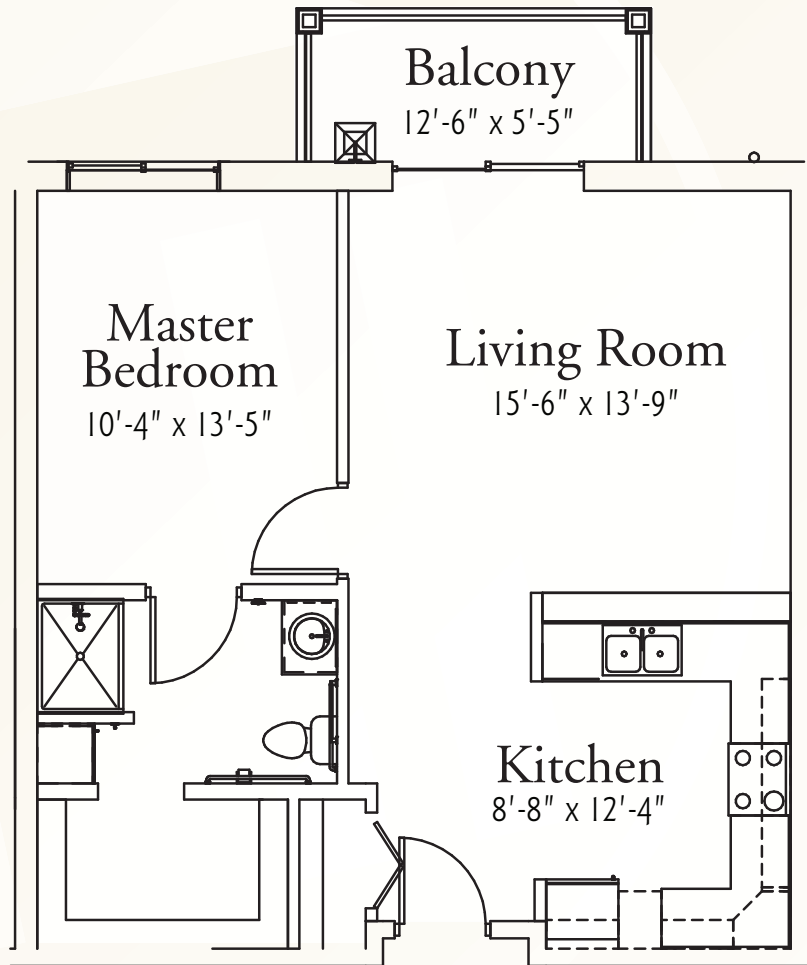

THOMAS PLACE

Orland Park

ONE-BEDROOM FLOOR PLAN B

Thomas Place  *Luxury Living within Reach*

Seniors 55+

15415 South Harlem Avenue  Orland Park, Illinois 60462  (708) 535-0474